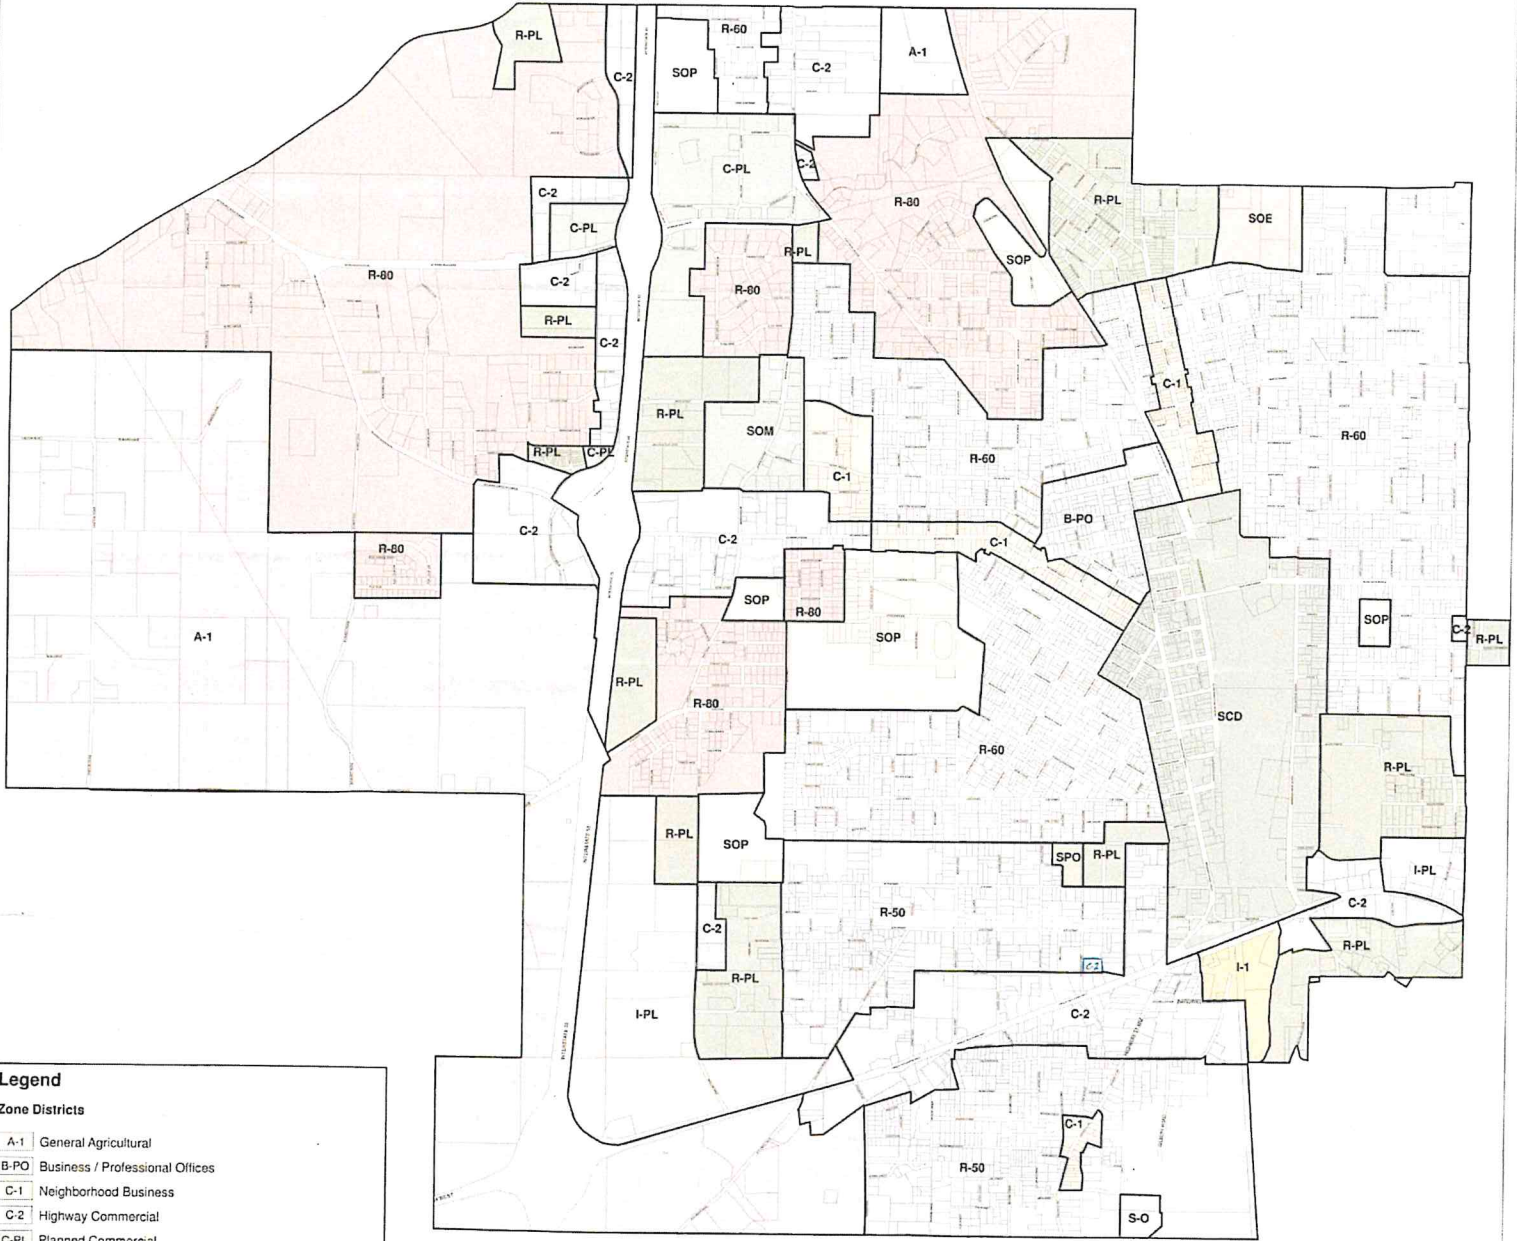

# McComb, Mississippi Zoning Districts Map

## Legend

### Zone Districts

- A-1 General Agricultural
- B-PO Business / Professional Offices
- C-1 Neighborhood Business
- C-2 Highway Commercial
- C-PL Planned Commercial
- I-1 Light Industrial
- I-PL Planned Industrial
- R-50 One and Two Family Residential and Manufactured Housing
- R-60 One and Two Family Residential
- R-80 Single Family Residential
- R-PL Planned Residential
- S-O Special Use Overlay District
- SCD Central Business District Overlay
- SOE Educational District Overlay
- SOM Medical District Overlay
- SOP Public District Overlay
- SPO SPO

MISSISSIPPI ST  
 PARK ST  
 NORTHWEST AVE  
 HIGH ST  
 WHITE ST  
 CASTON AVE  
 KENTUCKY AVE  
 GEORGIA AVE W  
 NEW YORK AVE W  
 MICHIGAN AVE W  
 DELAWARE AVE  
 PEACH AVE  
 JAMES AVE S  
 7TH ST  
 6TH ST S  
 5TH ST S  
 4TH ST S  
 3RD ST  
 2ND ST  
 1ST ST  
 PARK DR  
 LOUISIANA AVE  
 NEBRASKA AVE  
 VIRGINIA AVE  
 MISSOURI AVE  
 PENNSYLVANIA AVE  
 BRINE AVE  
 21ST ST  
 EARL ST  
 BEECH ST  
 JOHNSON ST  
 WITTERMAN ST  
 WITTEMAN ST  
 24TH ST  
 25TH ST  
 26TH ST  
 BALL ST  
 KOLLE ST  
 HARPER ST  
 VENABLE ST  
 20TH ST  
 BENDANT ST  
 HOLMES ST  
 C C BRYANT DR  
 LINCOLN AVE  
 J MARTIN ST  
 LINCOLN ST  
 SAINT AUGUSTINE AVE  
 DENWADIE AVE  
 DESOTO AVE  
 AVE L  
 AVE K  
 AVE H  
 AVE G  
 AVE F  
 AVE E  
 AVE D  
 AVE C  
 AVE B  
 AVE A  
 BACOT AVE  
 LAIRD AVE  
 REESE ST  
 SAUNDERS ST  
 WILSON ST  
 VOGEL ST  
 FORREST ST  
 WHITE BLVD  
 ALFORD ST  
 BERTH  
 OAKDALE AVE  
 JONES ST  
 BARDWELL AVE  
 WOOD ST  
 BROWNS AL  
 SUMMIT ST  
 JONES DR  
 NANCY AVE  
 ELKWOOD ST  
 ARCADE CT  
 MAGNOLIA ST N  
 CHERRY ST N  
 LIVE OAK ST N  
 CHESTNUT ST N  
 CHESTNUT ST S  
 LIVE OAK ST S  
 CHESTNUT ST S  
 FRONT ST S  
 CANAL ST  
 5TH AVE  
 SCOTT ST  
 THOMPSON ST  
 21ST ST  
 22ND ST  
 NEHI CIR  
 PRESLEY BLVD E  
 OLD 24 HWY  
 51  
 44  
 570  
 98