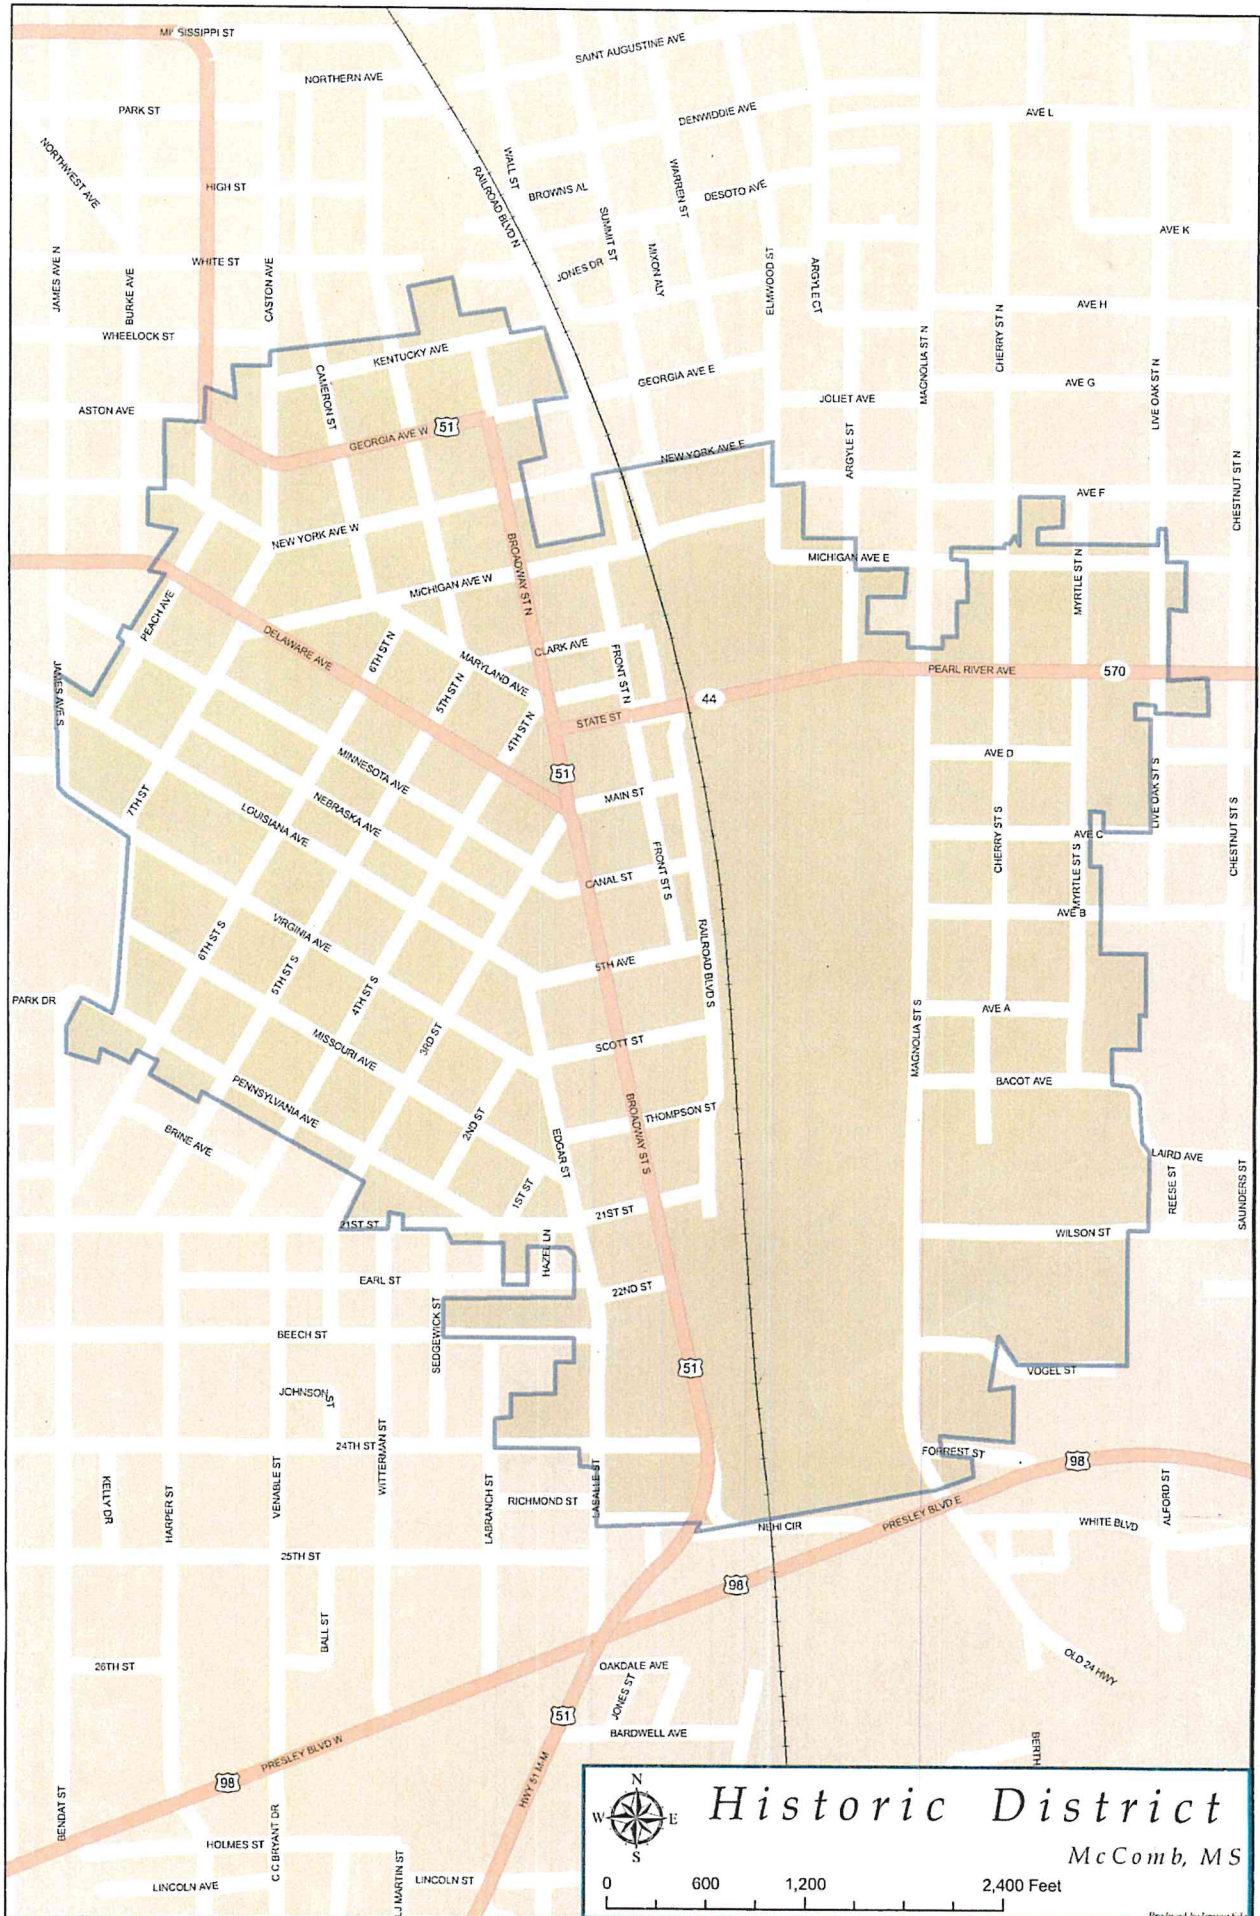

# McComb, Mississippi Zoning Districts Map

## Legend

### Zone Districts

- A-1 General Agricultural
- B-PO Business / Professional Offices
- C-1 Neighborhood Business
- C-2 Highway Commercial
- C-PL Planned Commercial
- I-1 Light Industrial
- I-PL Planned Industrial
- R-50 One and Two Family Residential and Manufactured Housing
- R-60 One and Two Family Residential
- R-80 Single Family Residential
- R-PL Planned Residential
- S-O Special Use Overlay District
- SCD Central Business District Overlay
- SOE Educational District Overlay
- SOM Medical District Overlay
- SOP Public District Overlay
- SPO SPO

MISSISSIPPI ST  
 PARK ST  
 NORTHWEST AVE  
 HIGH ST  
 WHITE ST  
 CASTON AVE  
 KENTUCKY AVE  
 GEORGIA AVE W  
 NEW YORK AVE W  
 MICHIGAN AVE W  
 DELAWARE AVE  
 PEACH AVE  
 JAMES AVE S  
 7TH ST  
 6TH ST S  
 5TH ST S  
 4TH ST S  
 3RD ST  
 2ND ST  
 1ST ST  
 PARK DR  
 LOUISIANA AVE  
 NEBRASKA AVE  
 VIRGINIA AVE  
 MISSOURI AVE  
 PENNSYLVANIA AVE  
 BRINE AVE  
 21ST ST  
 EARL ST  
 BEECH ST  
 JOHNSON ST  
 WITTERMAN ST  
 WITTEMAN ST  
 24TH ST  
 25TH ST  
 26TH ST  
 BALL ST  
 KOLLE ST  
 HARPER ST  
 VENABLE ST  
 20TH ST  
 BENDANT ST  
 HOLMES ST  
 C C BRYANT DR  
 LINCOLN AVE  
 J MARTIN ST  
 LINCOLN ST  
 SAINT AUGUSTINE AVE  
 DENWADIE AVE  
 DESOTO AVE  
 AVE L  
 AVE K  
 AVE H  
 AVE G  
 AVE F  
 AVE E  
 AVE D  
 AVE C  
 AVE B  
 AVE A  
 BACOT AVE  
 LAIRD AVE  
 REESE ST  
 SAUNDERS ST  
 WILSON ST  
 VOGEL ST  
 FORREST ST  
 WHITE BLVD  
 ALFORD ST  
 BERTH  
 OAKDALE AVE  
 JONES ST  
 BARDWELL AVE  
 WOOD ST  
 BROWNS AL  
 SUMMIT ST  
 JONES DR  
 NANCY AVE  
 ELKWOOD ST  
 ARCADE CT  
 MAGNOLIA ST N  
 CHERRY ST N  
 LIVE OAK ST N  
 CHESTNUT ST N  
 CHESTNUT ST S  
 LIVE OAK ST S  
 CHESTNUT ST S  
 FRONT ST S  
 CANAL ST  
 5TH AVE  
 SCOTT ST  
 THOMPSON ST  
 21ST ST  
 22ND ST  
 NEHI CIR  
 PRESLEY BLVD E  
 OLD 24 HWY  
 51  
 44  
 570  
 98